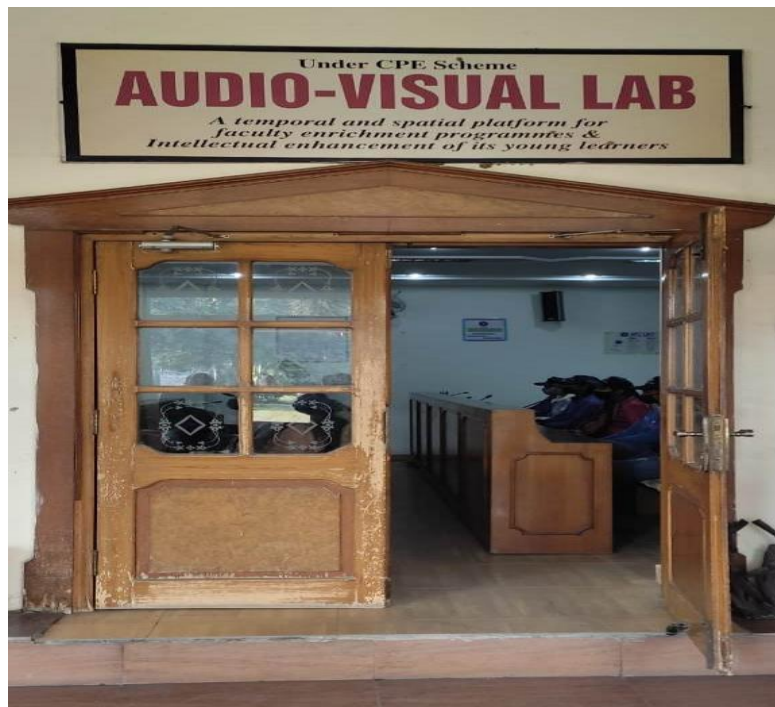

**Audio-Visual Lab**  
**LCD Projector + Internet**

Principal *S. S. S. S.*  
Kamla Nehru College For Women  
Phagwara (Kapurthala)

**Auditorium**  
**LCD Projector + Internet**

Principal *S. K. Singh*  
Kamla Nehru College For Women  
Phagwara (Kapurthala)

**Computer Department New Lab  
Computer + LCD Projector + Internet**

Principal *S. K. Singh*  
Kamla Nehru College For Women  
Phagwara (Kapurthala)

**Auditorium**  
**LCD Projector + Internet**

Principal *S. K. Singh*  
Kamla Nehru College For Women  
Phagwara (Kapurthala)

**Computer Department New Lab  
Computer + LCD Projector + Internet**

Principal *Sundera*  
Kamla Nehru College For Women  
Phagwara (Kapurthala)

**Computer Dept: PG Lab**  
**Portable Projector + Internet**